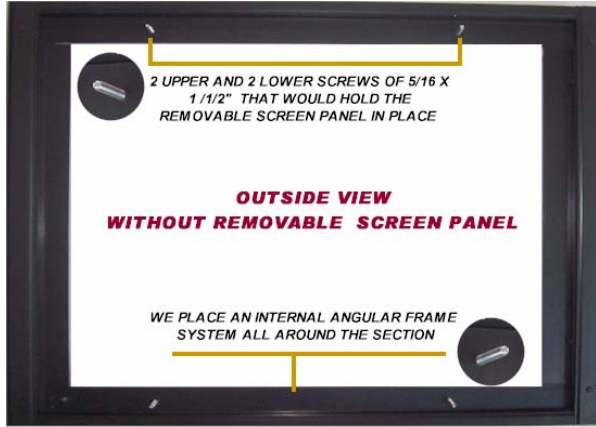

New

REMOVABLE SCREEN PANEL SYSTEM

SAMPLE OF SCREEN WALL - POOL ENCLOSURE

SAMPLE OF SCREEN WALL - POOL ENCLOSURE

LOCATION OF REMOVABLE SCREEN PANELS SYSTEM

Visit: www.alumcenter.net for more information

The new removable panel system from Alumcenter Inc. has been designed to protect your pool and patio enclosure from high hurricane winds.

Our system is a very easy and inexpensive way to protect your investment by allowing the removal of the screen frame of your enclosure when there is a hurricane threat, and return the panels when the hurricane has moved out of the area. Our removal screen panel allows the circulation of hurricane winds to pass through your enclosure, which is the major reason for pool enclosures to collapse and the cause of expensive damages.